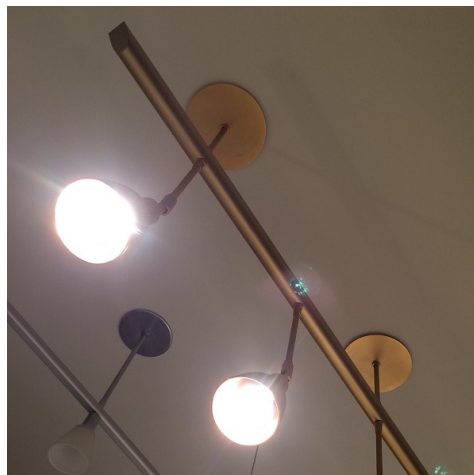

Product selection

■ What does Track mean

Some people use the word "track" in reference to fixtures that MODULIGHTOR would call **Linear Pendants** ([LP](#) & [WW](#)) or **Linear Sconces** ([LS](#) & [AL](#)). Be clear about the intended function of the fixture when specifying. Is the goal general, ambient illumination? - An even wash of light across a surface, whether it be art or architecture?

True track fixtures use spot lights which are great for getting a lot of light from point A to B, but will not produce an even wash of light over a large surface area. If one's perspective is between those points A & B, glare or shadow may hinder the desired light quality.

Nine times out of ten when the word 'track' is used while browsing at MODULIGHTOR, the product selected will be one of our extrusion based linear fixtures cited above.

Posted 09/16/2014 Julien Aleksandres