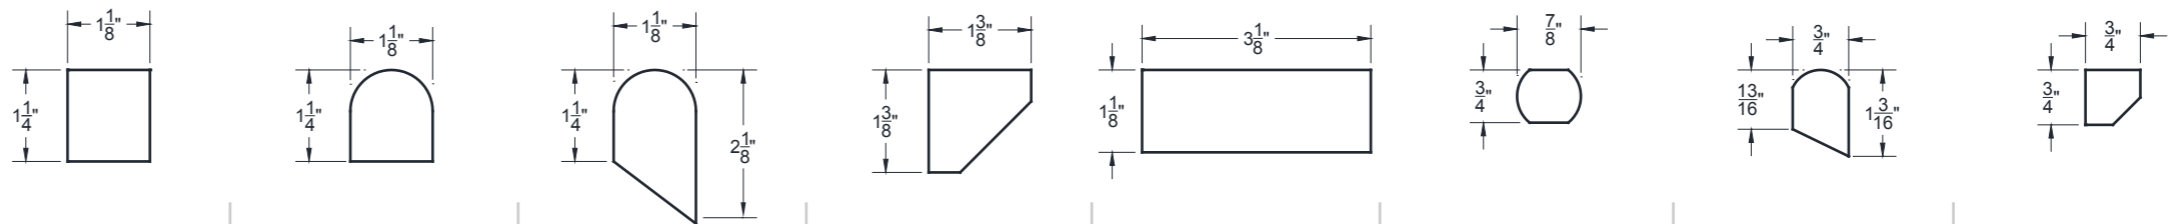

Profile Drawings

Please Contact Us

Finishes	Profile Name:	Square MiniLux	Half-Round MiniLux	Half-Round Lip MiniLux	90 Bevel MiniLux	Rectangle LuxLine	Oval MicroLux	Half-Round Lip MicroLux	90 Bevel MicroLux	Please Contact Us for Custom Speciality Solutions
	Code:	SQ	HR	HRL	VE	REC	I	II	VE	
	Size (W x H):	1 1/8" x 1 1/8"	1 1/8" x 1 3/16"	1 1/8" x 2 1/8"	1 3/8" x 1 3/8"	1 3/8" x 3.0"	3/4" x 1.0"	3/4" x 1 1/4"	3/4" x 3/4"	