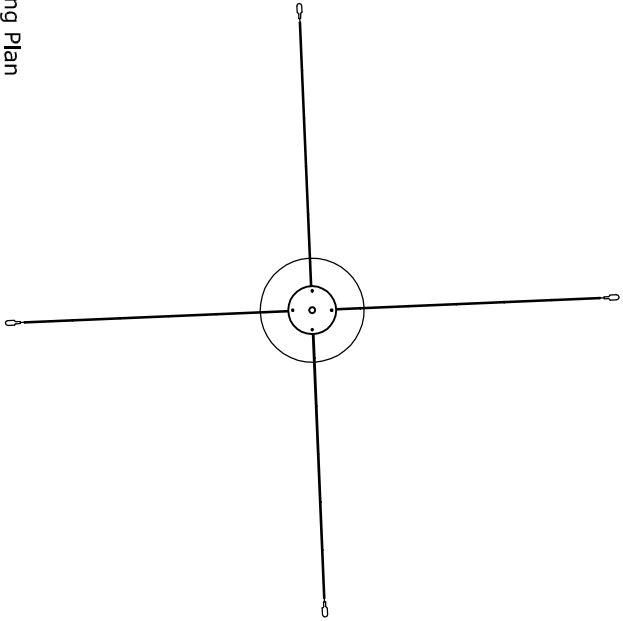

Note:
When Possible A
Large Magnetic
Transformer May Be
Used In A Remote
Location. (Typically
Only In New
Construction Or Full
Renovations)

Side View

Reflected Ceiling Plan

MODULIGHTOR

customized modern lighting
246 East 58th Street
New York, NY 10022
T (212) 371 0336 | F (212) 371 0335
modulightor.com

TB10
Table Light - Nebula

SCALE: 1" = 1'-0"