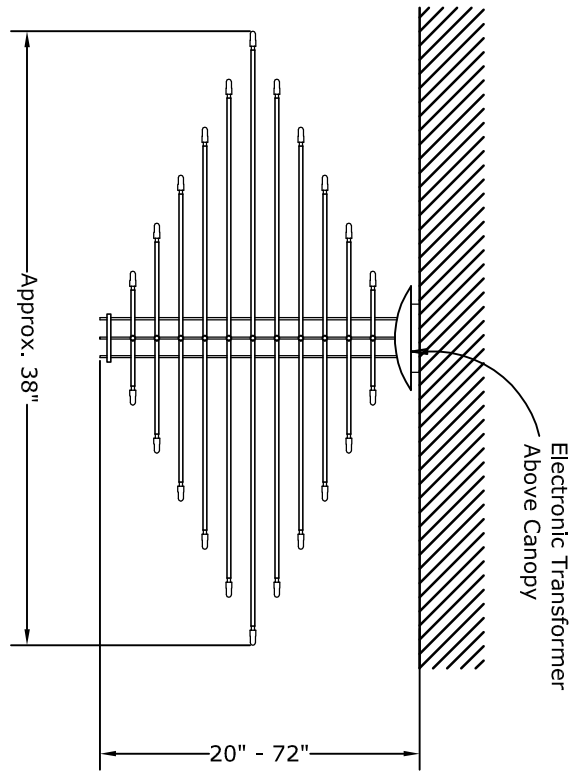

Note:
When Possible A
Large Magnetic
Transformer May Be
Used In A Remote
Location. (Typically
Only In New
Construction Or Full
Renovations)

Side View

Reflected Ceiling Plan

MODULIGHTOR

customized modern lighting
246 East 58th Street
New York, NY 10022
T (212) 371 0336 | F (212) 371 0335
modulightor.com

TB10
Table Light - Nebula

SCALE: 1" = 1'-0"