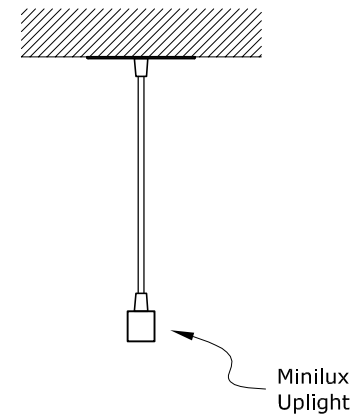

Front View

Specify Standard Stem Length 10", 16" Or Custom Stem Length (MM01B)

Side View

10" Stem Minimum For 12" Drop
Greater Drop Preferred

Front View

Alternate Mounting Method w. Aircraft Wire and Bicycle Cable (MM08A)

Side View

12" Drop Minimum,
Greater Drop Preferred

Reflected Ceiling Plan

LP01

Linear Pendant - Minilux Uplight

SCALE: 1/2" = 1'-0"

MODULIGHTOR
 customized modern lighting
 246 East 58th Street
 New York, NY 10022
 T (212) 371 0336 | F (212) 371 0335
 modulightor.com