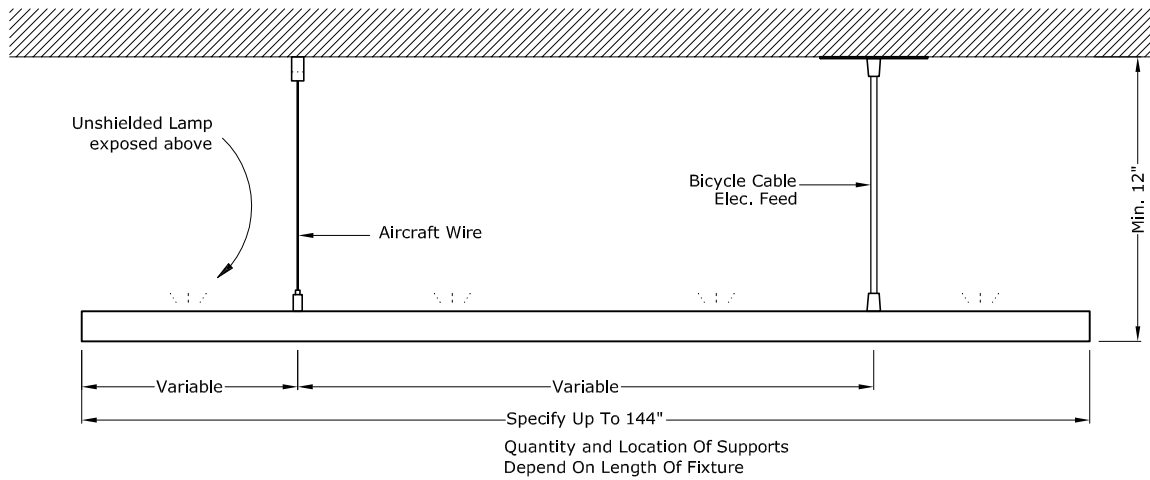

Front View

Specify Standard Stem Length 10", 16" Or Custom Stem Length (MM01B)

Side View

10" Stem Minimum For 12" Drop
Greater Drop Preferred

Front View

Alternate Mounting Method w. Aircraft Wire and Bicycle Cable (MM08A)

Side View

12" Drop Minimum,
Greater Drop Preferred

Reflected Ceiling Plan

LP01

Linear Pendant - Minilux Uplight

SCALE: 1/2" = 1'-0"

MODULIGHTOR
 customized modern lighting
 246 East 58th Street
 New York, NY 10022
 T (212) 371 0336 | F (212) 371 0335
 modulightor.com