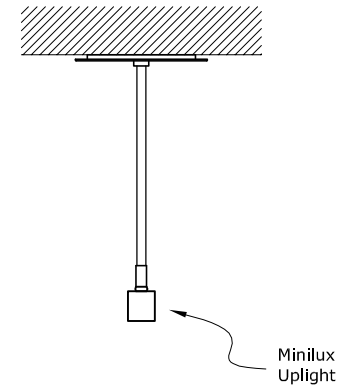

Front View

Specify Standard Stem Length 10", 16" Or Custom Stem Length (MM01B)

Side View

10" Stem Minimum For 12" Drop
Greater Drop Preferred

Front View

Alternate Mounting Method w. Aircraft Wire and Bicycle Cable (MM08A)

Side View

12" Drop Minimum,
Greater Drop Preferred

Reflected Ceiling Plan

LP01

Linear Pendant - Minilux Uplight

SCALE: 1/2" = 1'-0"

MODULIGHTOR
 customized modern lighting
 246 East 58th Street
 New York, NY 10022
 T (212) 371 0336 | F (212) 371 0335
 modulightor.com