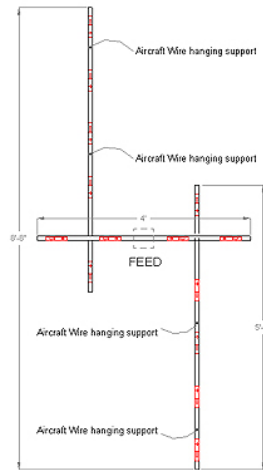

Sculptural chandelier

TAGS

Library
Hallway / Corridor
Entry / Foyer
Conference
Bedroom
Paul Rudolph
Julien Aleksandres
ETL (UL)
Ceiling (Hard-wired)
Track Light
Chandelier
Work surface
Ambient / general lighting
International (220V)
Line Voltage (110V/120V)
LED
Halogen or Krypton
Furniture Rearranges
Low profile / slim fixture
Long Length

No matter where the electrical feed is or how atypical the floor plan is this approach can solve several issues in one elegant design. Come talk to us about your project's unique circumstances.

Posted 10/18/2012 Julien Aleksandres