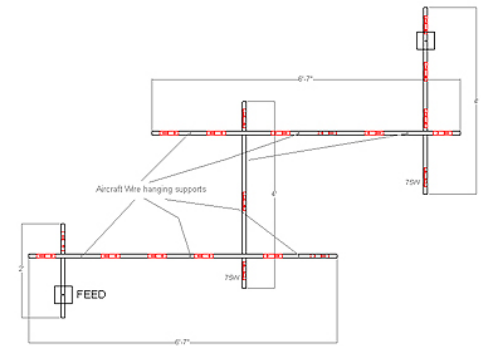

Sculptural chandelier

TAGS

Library
Hallway / Corridor
Entry / Foyer
Conference
Bedroom
Paul Rudolph
Julien Aleksandres
ETL (UL)
Ceiling (Hard-wired)
Track Light
Chandelier
Work surface
Ambient / general lighting
International (220V)
Line Voltage (110V/120V)
LED
Halogen or Krypton
Furniture Rearranges
Low profile / slim fixture
Long Length

No matter where the electrical feed is or how atypical the floor plan is this approach can solve several issues in one elegant design. Come talk to us about your project's unique circumstances.

Posted 10/18/2012 Julien Aleksandres

Feed is off-Center

Living Room

Media Room

Office

Work Space