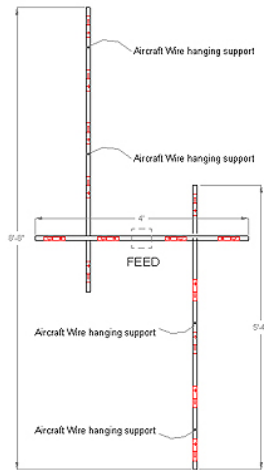

Sculptural chandelier

TAGS

Library
Hallway / Corridor
Entry / Foyer
Conference
Bedroom
Paul Rudolph
Julien Aleksandres
ETL (UL)
Ceiling (Hard-wired)
Track Light
Chandelier
Work surface
Ambient / general lighting
International (220V)
Line Voltage (110V/120V)
LED
Halogen or Krypton
Furniture Rearranges
Low profile / slim fixture
Long Length

No matter where the electrical feed is or how atypical the floor plan is this approach can solve several issues in one elegant design. Come talk to us about your project's unique circumstances.

Posted 10/18/2012 Julien Aleksandres

Feed is off-Center

Living Room

Media Room

Office

Work Space