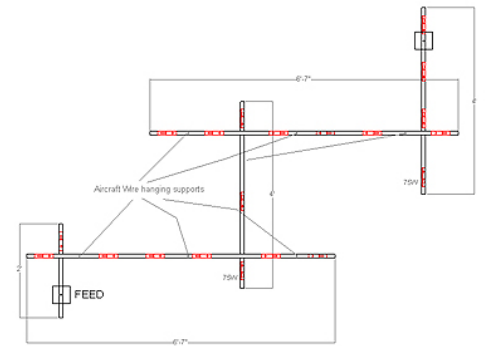

Sculptural chandelier

TAGS

Library
Hallway / Corridor
Entry / Foyer
Conference
Bedroom
Paul Rudolph
Julien Aleksandres
ETL (UL)
Ceiling (Hard-wired)
Track Light
Chandelier
Work surface
Ambient / general lighting
International (220V)
Line Voltage (110V/120V)
LED
Halogen or Krypton
Furniture Rearranges
Low profile / slim fixture
Long Length

No matter where the electrical feed is or how atypical the floor plan is this approach can solve several issues in one elegant design. Come talk to us about your project's unique circumstances.

Posted 10/18/2012 Julien Aleksandres

Feed is off-Center

Living Room

Media Room

Office

Work Space