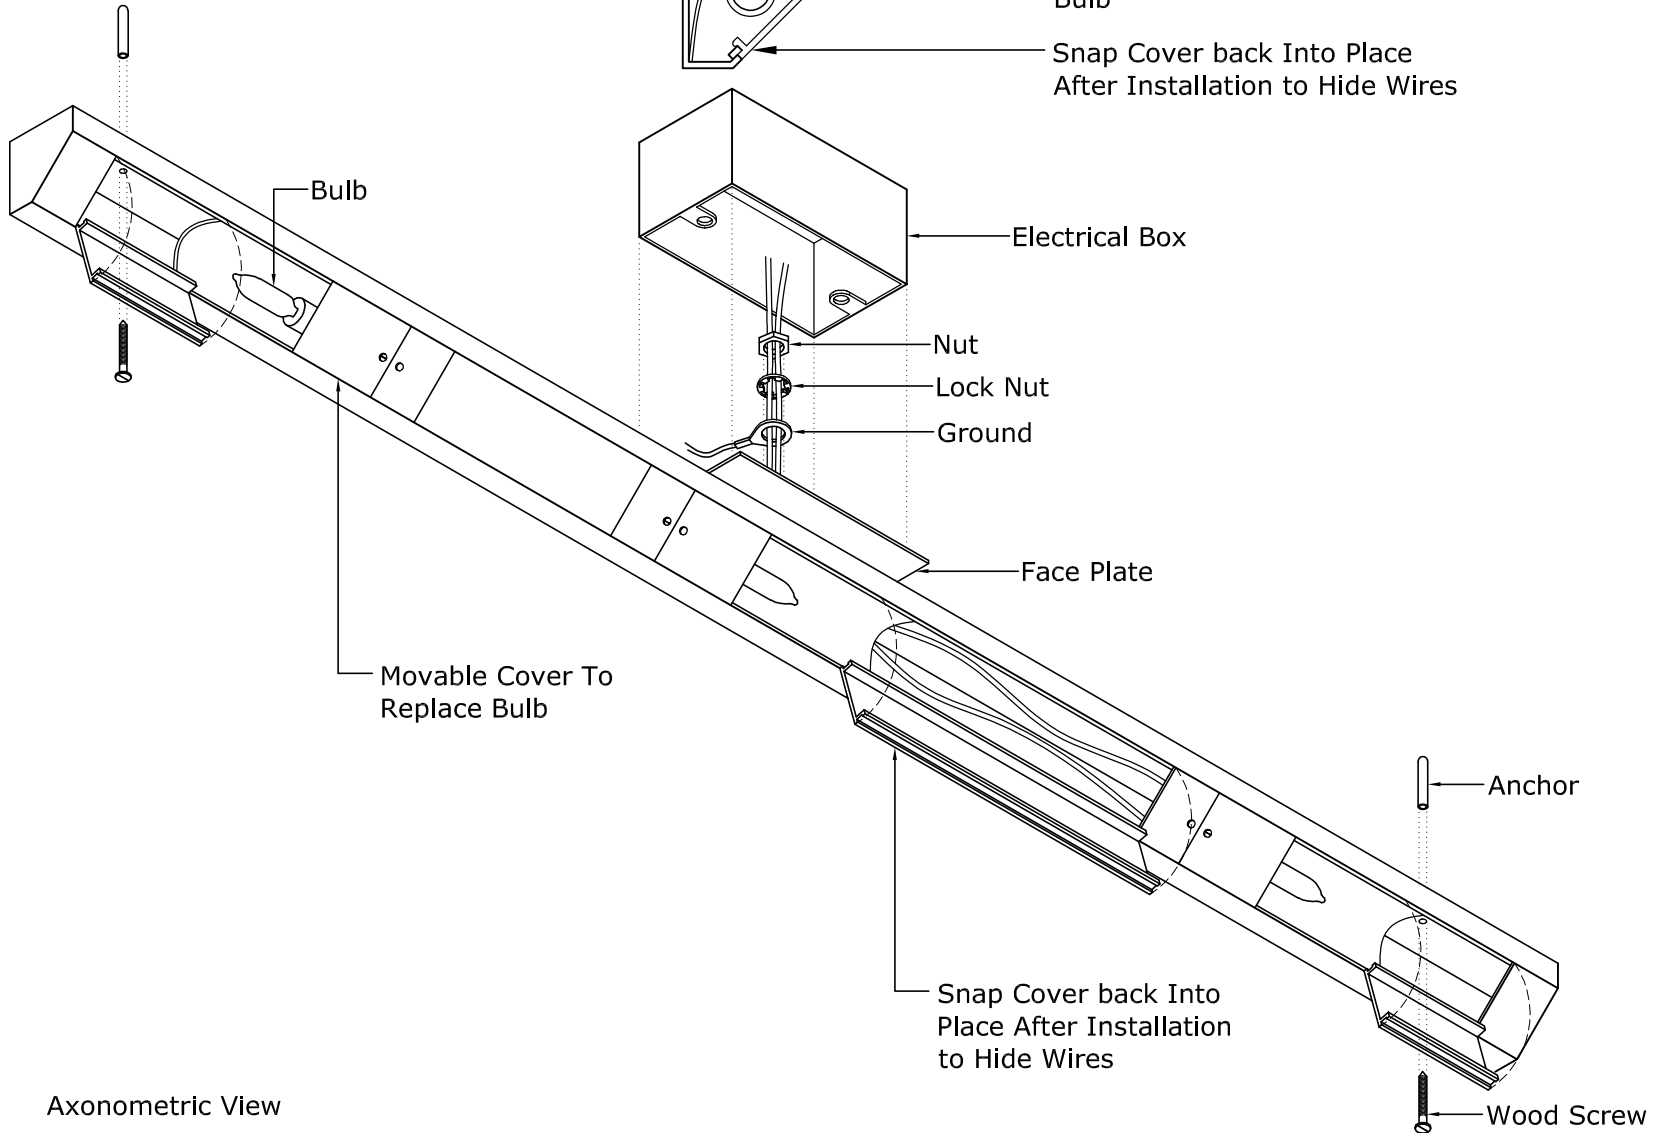

Sectional View

Axonometric View

MM06A

Mounting Method from Inside Extrusion

MODULIGHTOR  
Customized Modern Lighting

T (212) 371 0336 | F (212) 371 0335  
246 East 58th Street New York, NY 10022  
modulightor.com