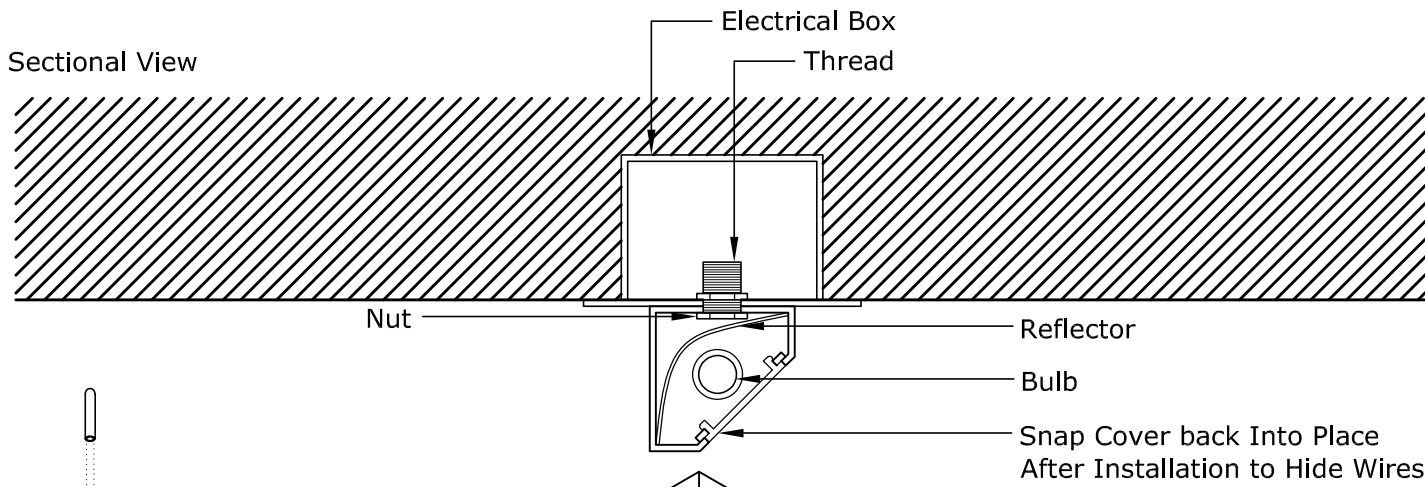

Sectional View

Axonometric View

MM06A

Mounting Method from Inside Extrusion

MODULIGHTOR  
Customized Modern Lighting

T (212) 371 0336 | F (212) 371 0335  
246 East 58th Street New York, NY 10022  
modulightor.com