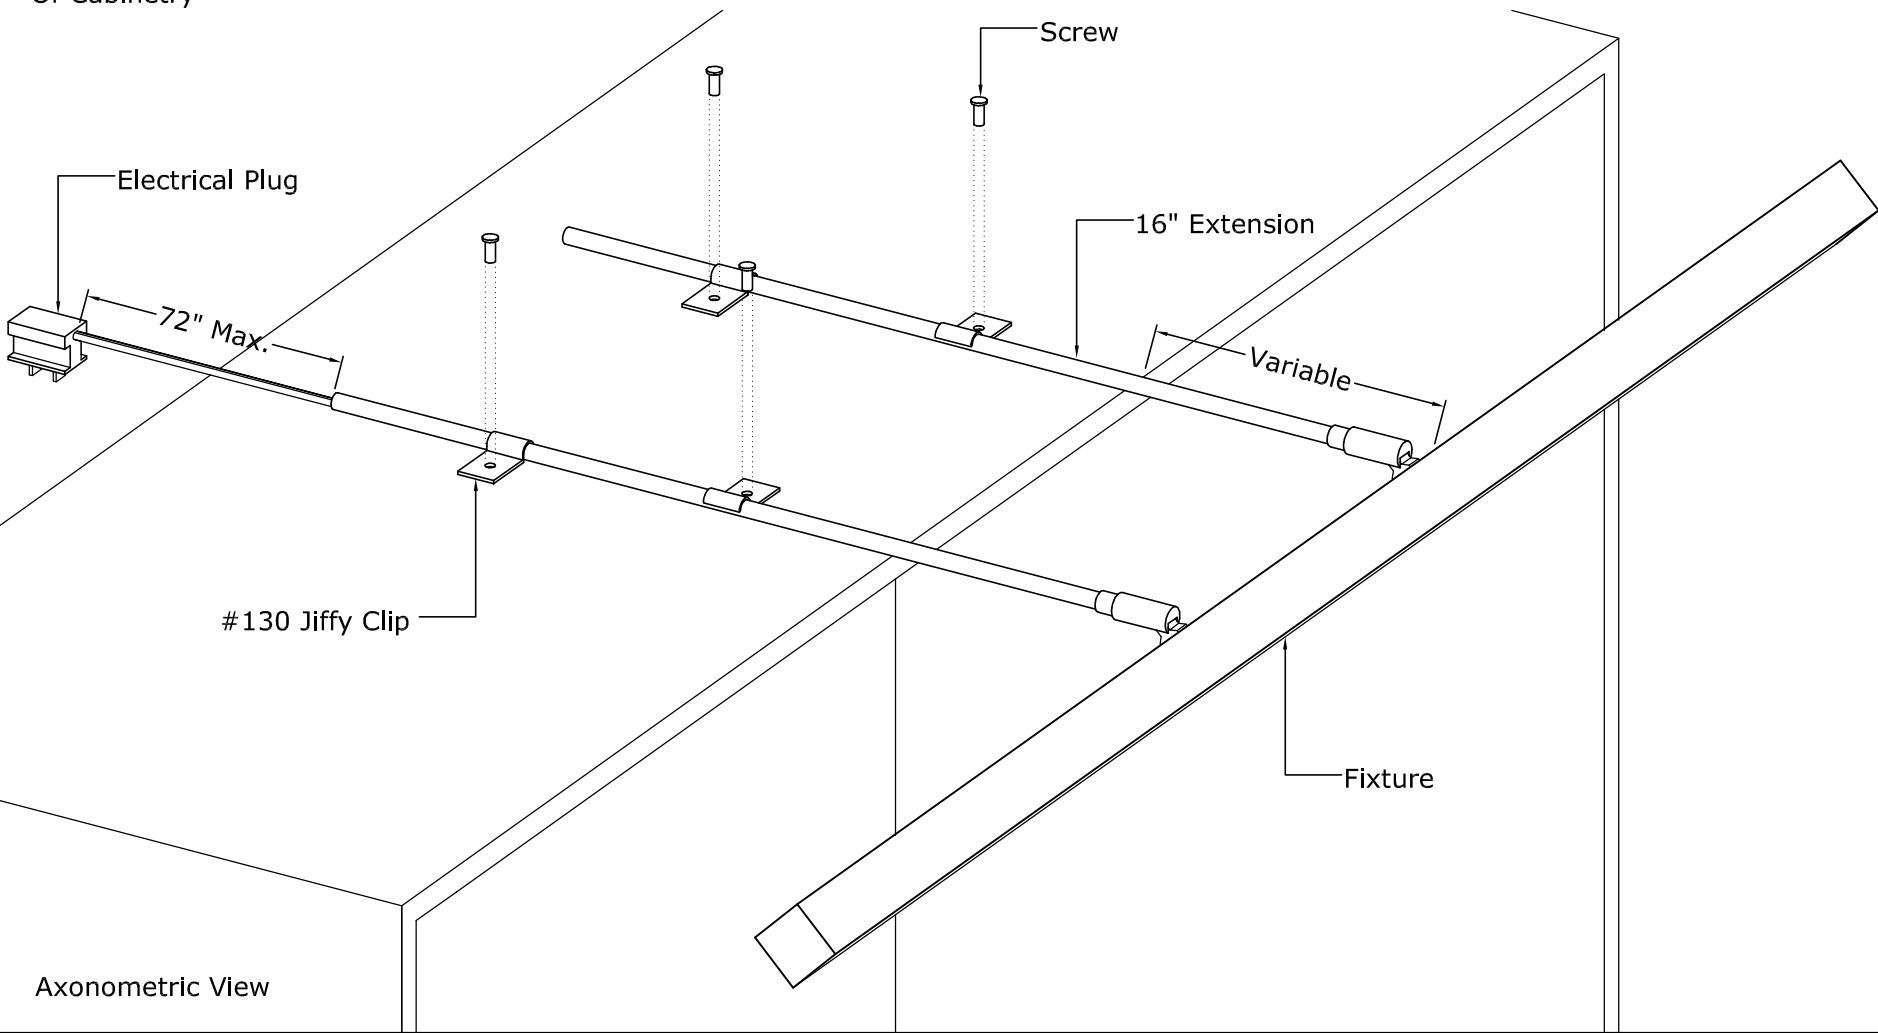

Sectional View
Can Be Mounted On Underside
Of Cabinetry

Axonometric View

MM-04A
Over/Undercabinet Mounting Assembly

MODULIGHTOR
Customized Modern Lighting

T (212) 371 0336 | F (212) 371 0335
246 East 58th Street New York, NY 10022
modulightor.com