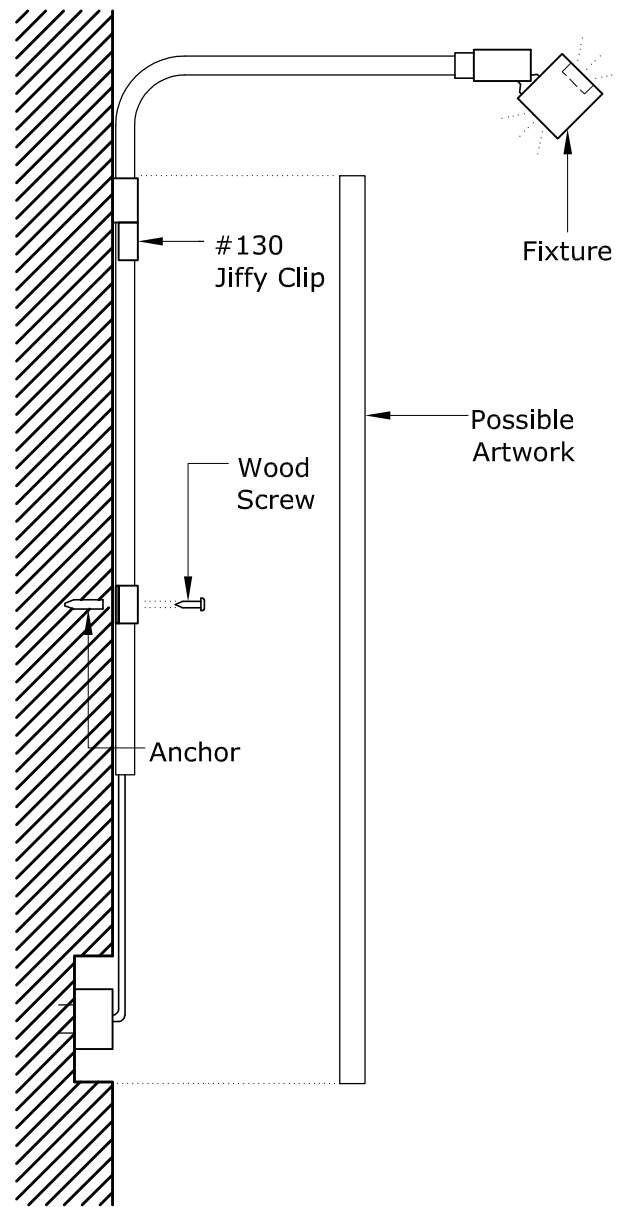

Axonometric View

Sectional View

Note: This Mounting Method Is Not ETL Approved - Not Grounded

MM-02

Assembly For Clock Outlet Mounting

MODULIGHTOR
Customized Modern Lighting

T (212) 371 0336 | F (212) 371 0335
246 East 58th Street New York, NY 10022
modulightor.com